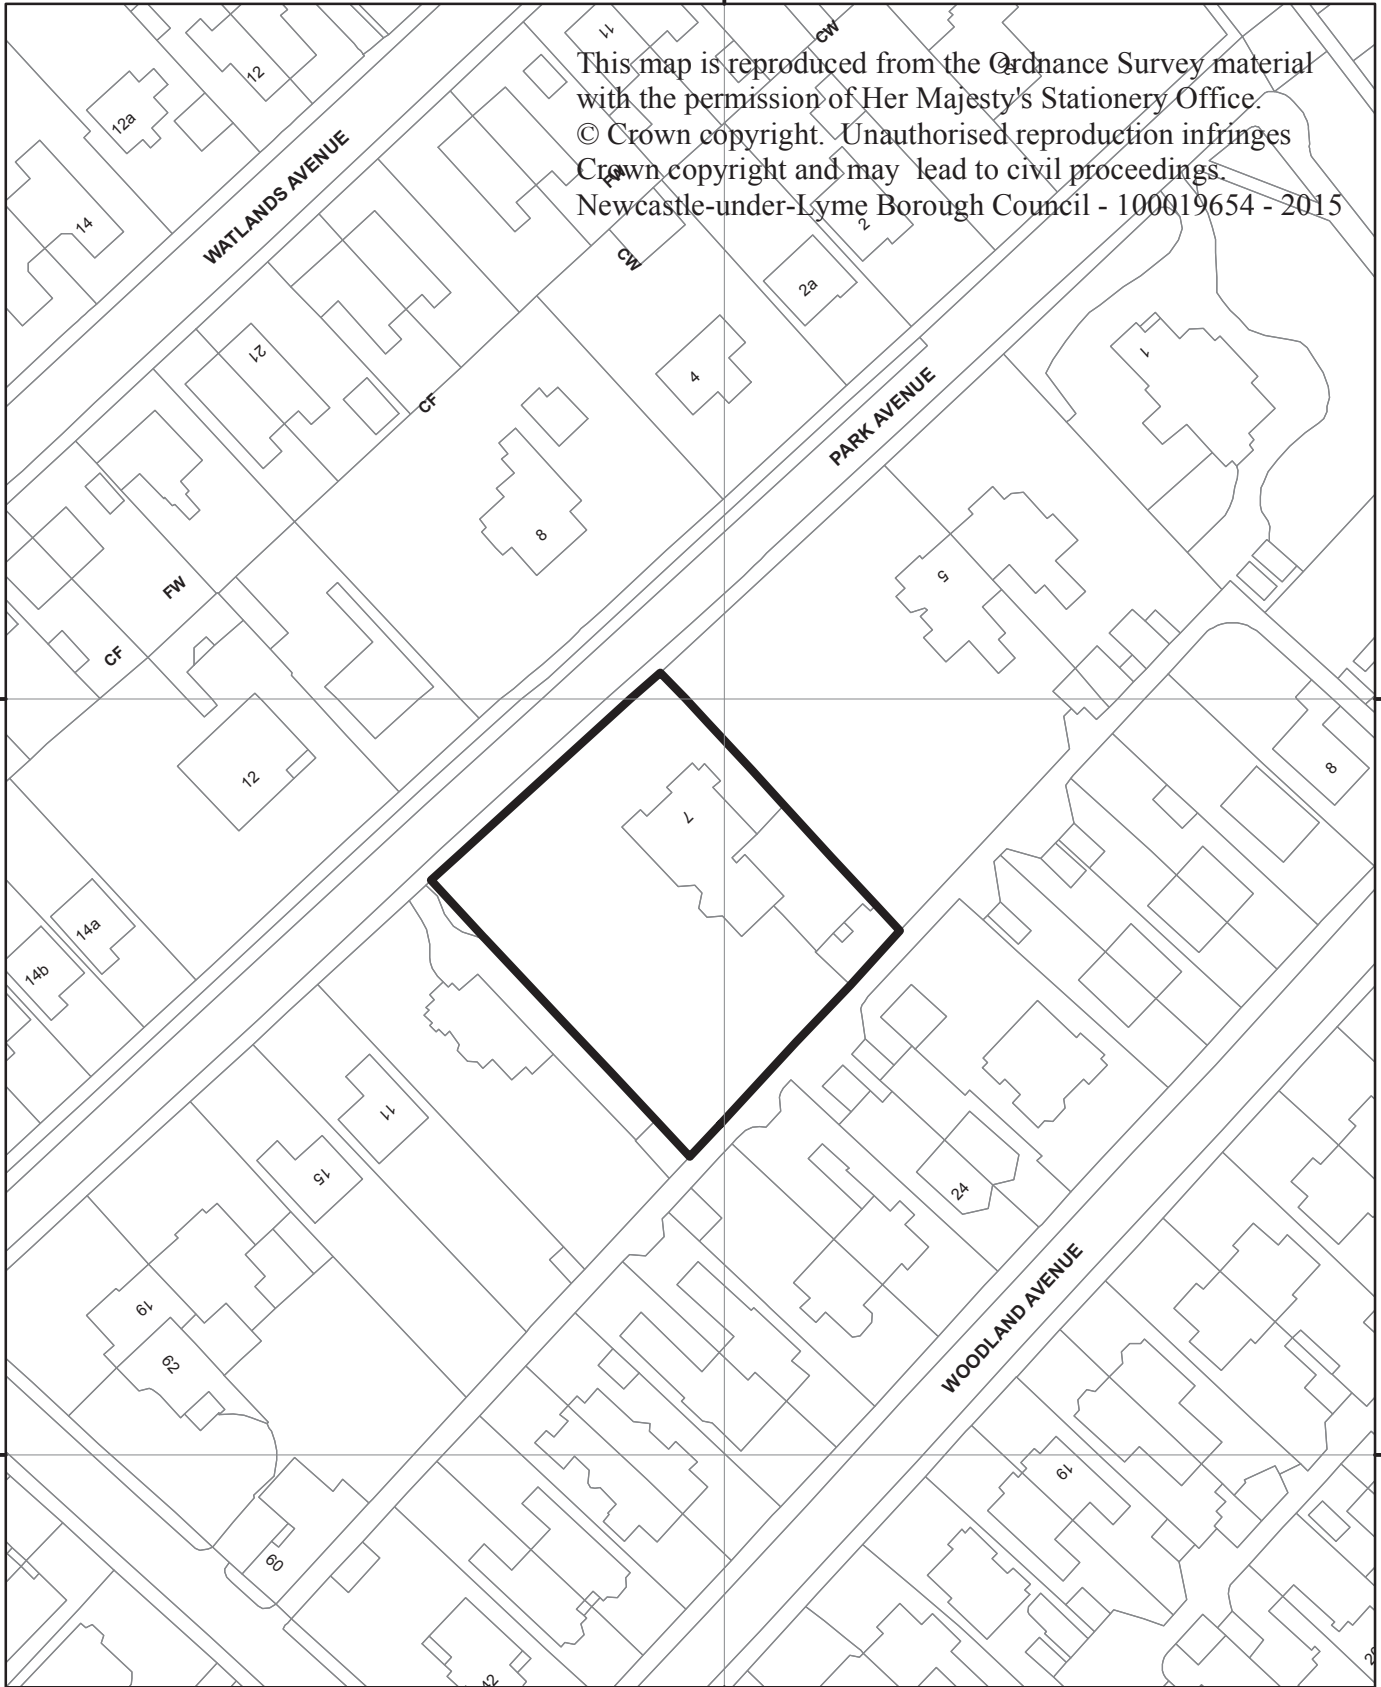

7 Park Avenue, Wolstanton  
15/00174/FUL

385200.000000

This map is reproduced from the Ordnance Survey material with the permission of Her Majesty's Stationery Office.  
© Crown copyright. Unauthorised reproduction infringes Crown copyright and may lead to civil proceedings.  
Newcastle-under-Lyme Borough Council - 100019654 - 2015

348500.000000

348500.000000

348400.000000

348400.000000

385200.000000

Newcastle under Lyme Borough Council  
Planning & Development Services  
Date 23.06.2015

1:1,000